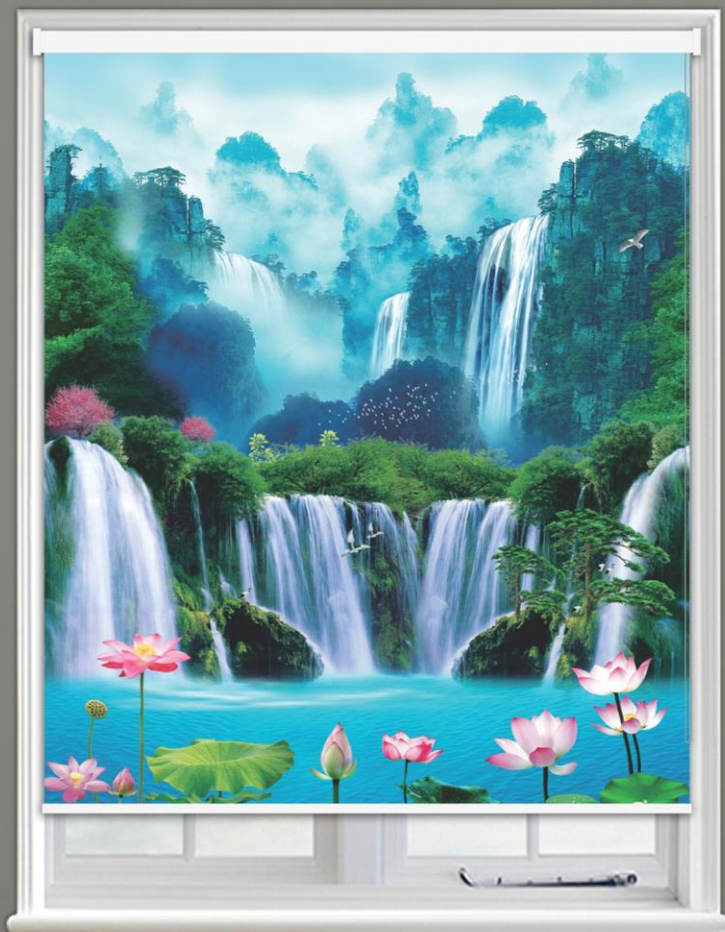

**“ST★R”® blinds**

PRINTED ROLLER SHADES

**CT.045-B**

MAX WIDTH | 350 cm (Recommended: 300 cm)  
MAX HEIGHT | 230 cm (Recommended: 215 cm)

**“STAR”**® blinds

PRINTED ROLLER SHADES

**CT.048-B**

**“ST★R”**® blinds

MAX WIDTH	350 cm (Recommended: 300 cm)
MAX HEIGHT	200 cm (Recommended: 185 cm)

PRINTED ROLLER SHADES

**CT.049-B**

NEW!

MAX WIDTH | 350 cm (Recommended: 300 cm)  
MAX HEIGHT | 200 cm (Recommended: 185 cm)

**“STAR”**® blinds