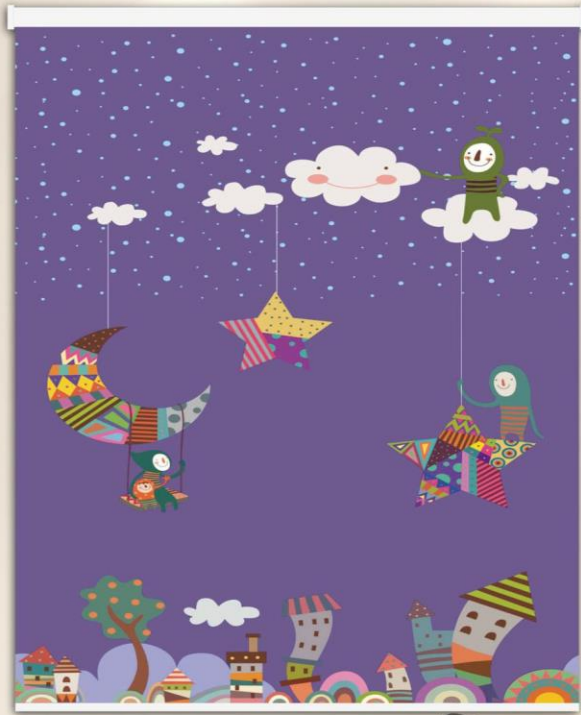

PRINTED ROLLER SHADES

CT.042-B

**BEST
SELLER!**

MAX WIDTH	350 cm (Recommended: 300 cm)
MAX HEIGHT	230 cm (Recommended: 215 cm)

“STAR”® blinds