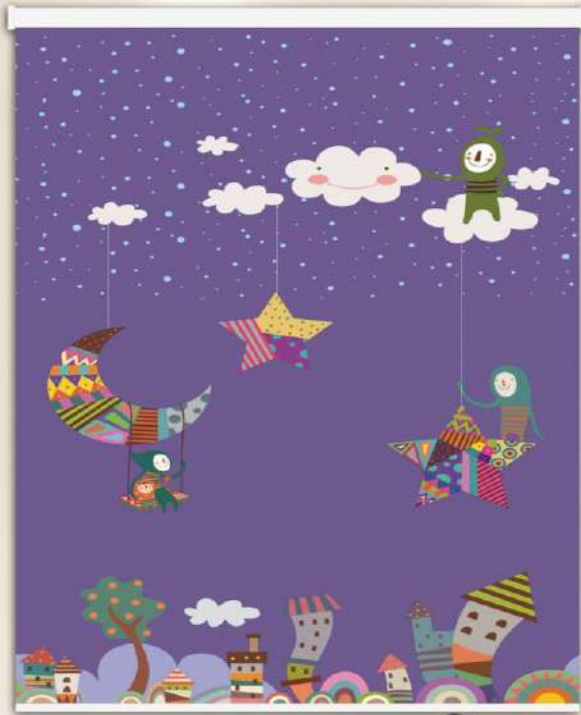

PRINTED ROLLER SHADES

CT.041-B

MAX WIDTH | 350 cm (Recommended: 300 cm)
MAX HEIGHT | 230 cm (Recommended: 215 cm)

“STAR”® blinds

PRINTED ROLLER SHADES

CT.042-B

MAX WIDTH | 350 cm (Recommended: 300 cm)
MAX HEIGHT | 230 cm (Recommended: 215 cm)