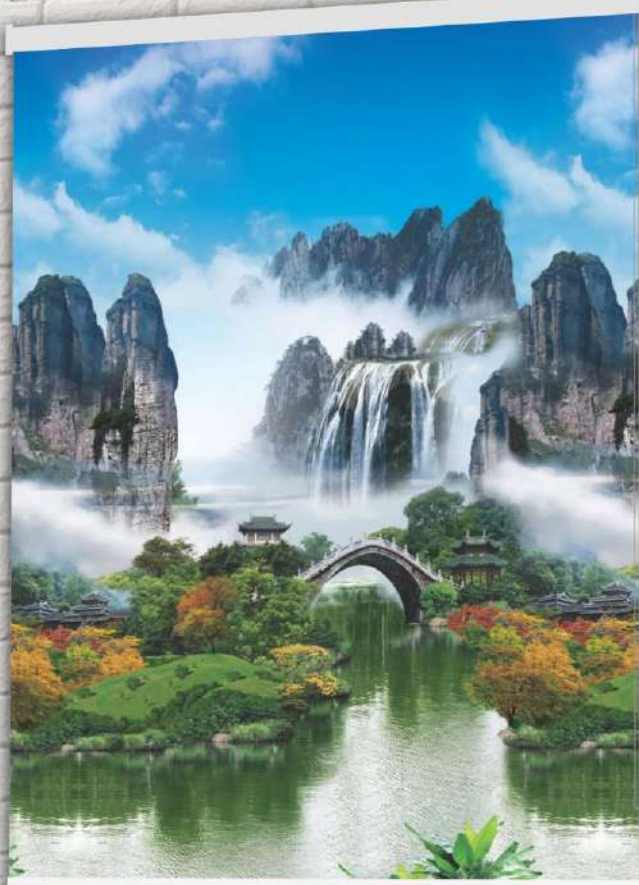

PRINTED ROLLER SHADES

CT.013-B

MAX WIDTH | 350 cm (Recommended: 300 cm)
MAX HEIGHT | 230 cm (Recommended: 215 cm)

“STAR”® blinds

PRINTED ROLLER SHADES

CT.014-B

MAX WIDTH | 350 cm (Recommended: 300 cm)
MAX HEIGHT | 230 cm (Recommended: 215 cm)