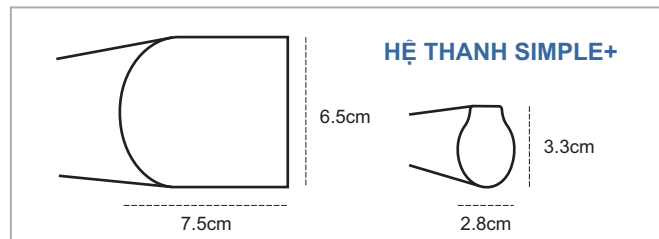

Tên Sản Phẩm	ĐVT	Đơn Giá
Bộ Đầu Loxo Thả - cọng thêm	Bộ	286,000
Bộ Động Cơ Điều Khiển Tự Động AOK Màn Cuốn	Bộ	3,143,000

* Đơn giá không bao gồm thuế VAT 10%

* Sản phẩm có kích thước dưới 1m2 tính tròn đơn giá 1m2

* Tất cả sản phẩm đều có giấy chứng nhận CO, CQ